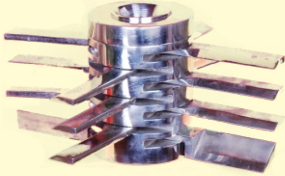

**FBD (Fluid Bed Dryer)
Screen Silicone
Moulded for Product Container**

**Sifter Screen 12", 20", 30", 36" & 48"
(4# to 400# Silicone Moulded)**

**Vibro Sifter Endless Gasket
(Available 12", 20", 30", 36", & 48" Dia)**

**Cadmill Screen
Available 0.5mm to 10mm**

**Multi Mill Beator Assembly
(12 Nos Knife & 2 Scraper Blades)**

**Multi Mill Screen Lead Free
(0.25mm to 16mm)**

Flexible Coupling

Channel
Bush →

← Metal
Cupbush