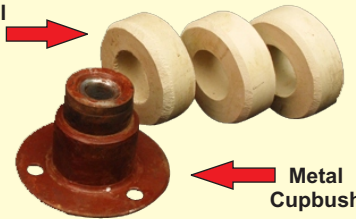

**FBD (Fluid Bed Dryer)
Screen Silicone
Moulded for Product Container**

**Sifter Screen 12", 20", 30", 36" & 48"
(4# to 400# Silicone Moulded)**

**Vibro Sifter Endless Gasket
(Available 12", 20", 30", 36", & 48" Dia)**

**Cadmill Screen
Available 0.5mm to 10mm**

**Multi Mill Beator Assembly
(12 Nos Knife & 2 Scraper Blades)**

**Multi Mill Screen Lead Free
(0.25mm to 16mm)**

Flexible Coupling

Channel
Bush →

← Metal
Cupbush

Mechanical Sifter Spares Part

Cone Mill Sieves

**Turbo Sifter cum
Multi Mill Sieves**

**SS Mugs / Jars
(0.5 Lts. to 5 Lts.)**

Drain Trap

Dust Bin

Pallet

**Scoop (Open Type)
(250 gms. to 5 Kg.)**