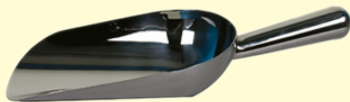

Mechanical Sifter Spares Part

Cone Mill Sieves

**Turbo Sifter cum
Multi Mill Sieves**

**SS Mugs / Jars
(0.5 Lts. to 5 Lts.)**

Drain Trap

Dust Bin

Pallet

**Scoop (Open Type)
(250 gms. to 5 Kg.)**